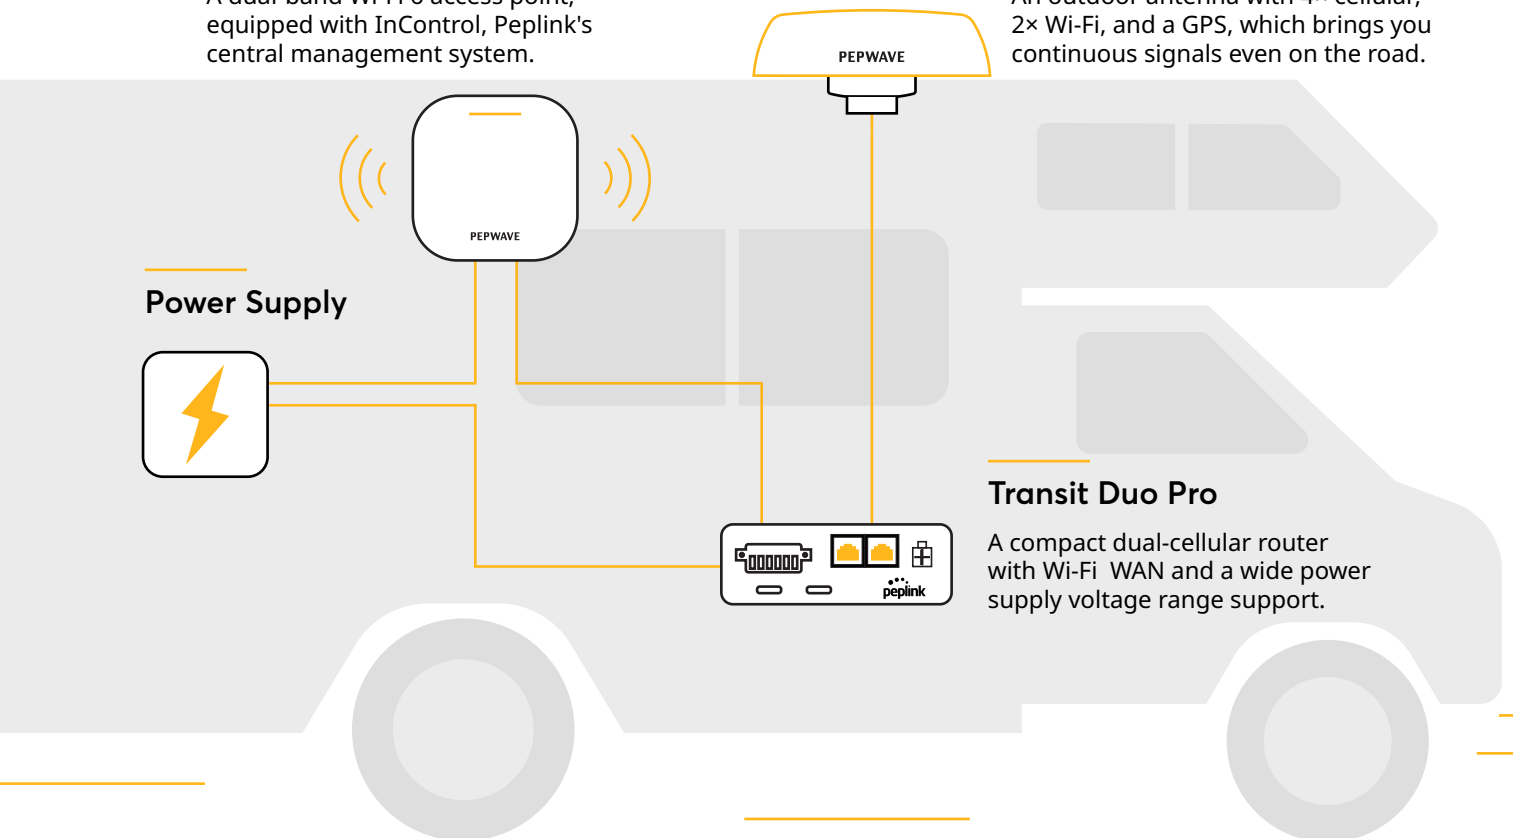

Running applications just got easier!

Want to run third party applications directly with your MAX Transit Duo Pro? Well now you can! With edge computing Docker and Python*, the possibilities are endless!

* Available in firmware 8.3.0.

Recreational Vehicle Application

AP One AX

A dual-band Wi-Fi 6 access point, equipped with InControl, Peplink's central management system.

Mobility 42G

An outdoor antenna with 4x cellular, 2x Wi-Fi, and a GPS, which brings you continuous signals even on the road.

Power Supply

Transit Duo Pro

A compact dual-cellular router with Wi-Fi WAN and a wide power supply voltage range support.

Mobility Antenna

Peplink's powerful antenna series. Perfectly designed for long-range signal reception, it brings you continuous signals within its IP68-rated case wherever you are - indoors, outdoors, or on the go.