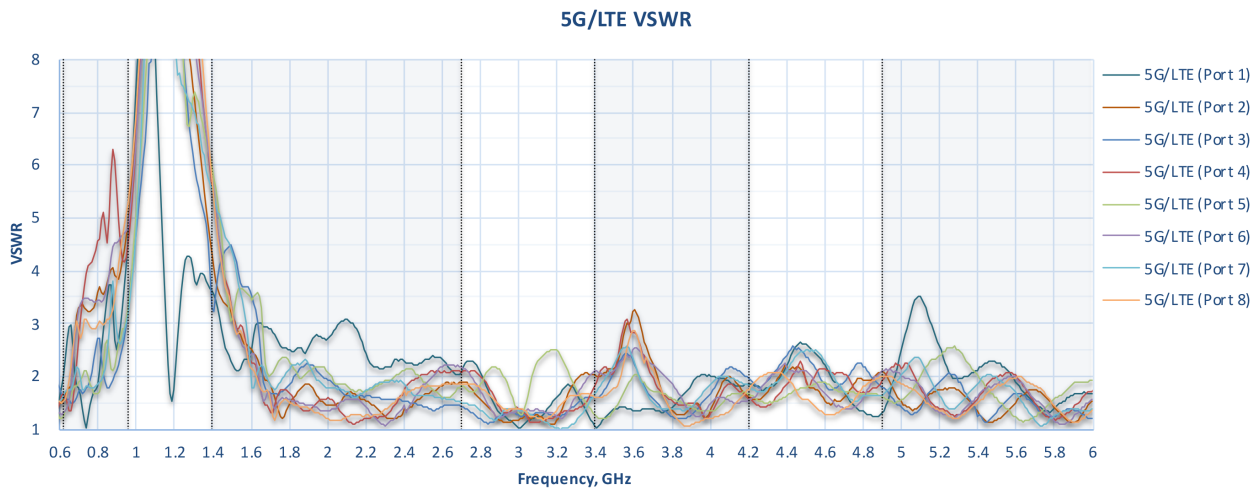

Cellular Antenna VSWR