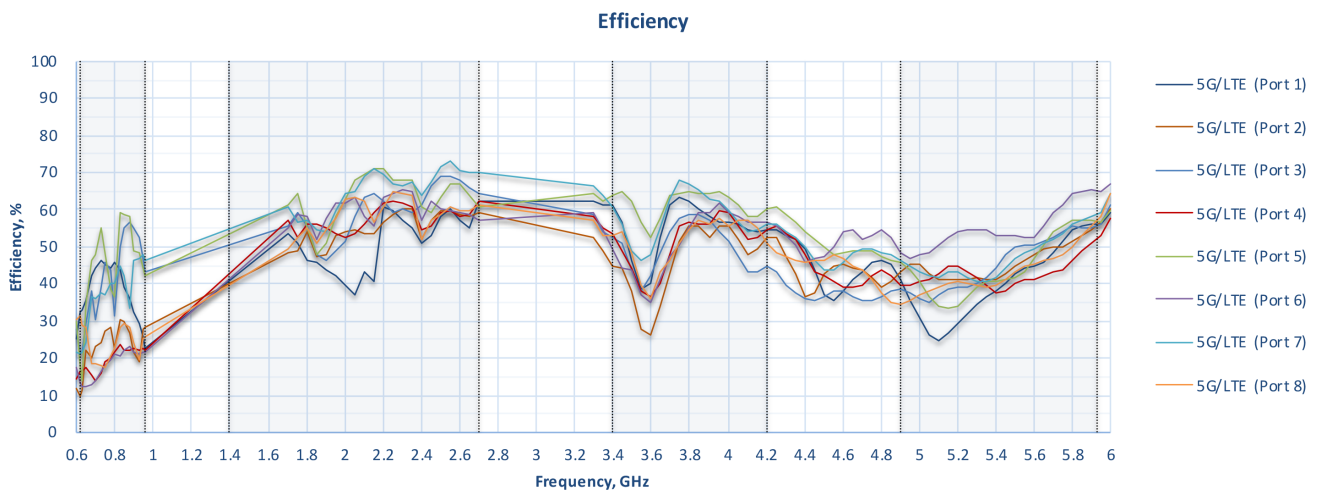

¹ 5 SpeedFusion VPN Peers are enabled with PrimeCare Subscription. 10 or 20 SpeedFusion VPN peers can be enabled with software license (PVN-LC-10 and PVN-LC-20).
² Maximum theoretical data rates.

Ordering Information

Featured Add-on

Product Code	Description
PRM-K-1Y / PCP-K-1Y	PrimeCare K / PrimeCare+ K (1-Year)
PRM-K-2Y / PCP-K-2Y	PrimeCare K / PrimeCare+ K (2-Year)
PRM-K-4Y / PCP-K-4Y	PrimeCare K / PrimeCare+ K (4-Year)

Cellular Antenna VSWR

Cellular Antenna Gain

Cellular Antenna Efficiency

Wi-Fi Antenna VSWR

Wi-Fi Antenna Gain

Wi-Fi Antenna Efficiency

Cellular & Wi-Fi Antenna Isolation

5G/LTE and Wi-Fi antenna elements isolation