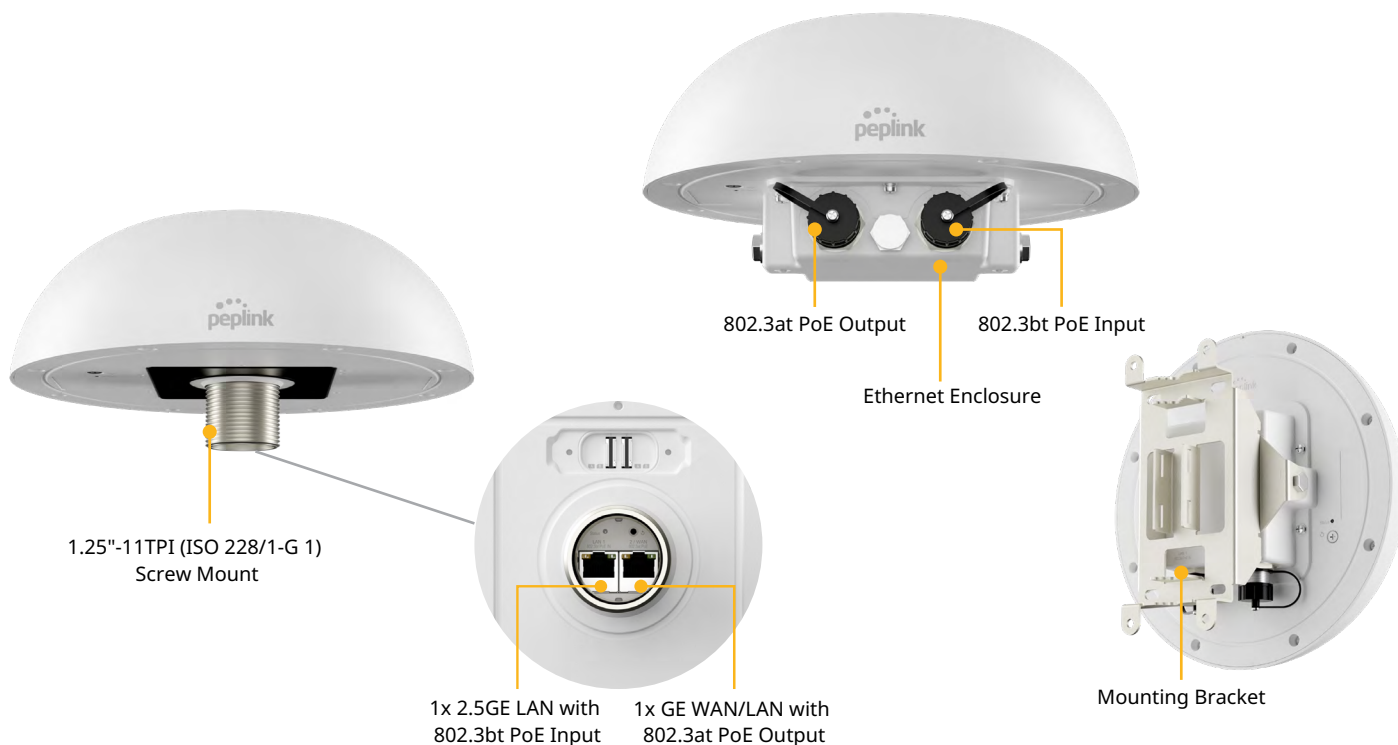

Dome Pro Duo

Extra Reliability for Mobile Connectivity

Dome Pro Duo

Specifications

WAN Interface	1x 10/100/1000M Ethernet 2x 5G Modems with Redundant SIM Slots	Power Consumption	24 W (max., without PoE output)
LAN Interface	1x 10/100/1000/2500M Ethernet	Dimension	5.12 inches (radius) x 4.79 inches (height) 130 mm (radius) x 122 mm (height)
Wi-Fi Interface	Simultaneous Dual-Band (2.4GHz / 5GHz) Wi-Fi 6, 2X2 MIMO Wi-Fi WAN and/or AP	Weight	With Ethernet Enclosure: 4.19 pounds / 1.9 kg Without Ethernet Enclosure: 3.53 pounds / 1.6 kg
Number of SpeedFusion VPN Peers	2 / 5 / 10 / 20 ¹	Operating Temperature	-40° - 149°F / -40° - 65°C
Enclosure	Rugged outdoor IP67 (with Ethernet Enclosure)	Humidity	15% - 95% (non-condensing)
Recommended Users	150	Certifications	CE, RoHS EN 50124-1 Railway Application - Insulation Coordination EN 50155 Railway Application - Rolling Stock - Electronic Equipment EN 61000 Electromagnetic Compatibility
Cellular Data Rate ² (Downlink / Uplink)	5G: 3.4 Gbps / 900 Mbps CAT-20: 1.6 Gbps / 200 Mbps	Package Content	Dome Pro Duo, Ethernet Enclosure, 2x Waterproof Ethernet Connector (ACW-112), Mounting Kit Set
Antenna	8X8 Internal Cellular Antennas 2X2 Internal Wi-Fi Antennas 1x Internal GPS Antenna	SIM Options	Nano-SIM (4FF) Peplink eSIM BYO eSIM (2 profiles per modem) RemoteSIM from SIM Injector FusionSIM
Power Input	1x 802.3at PoE+ (without PoE output) / 1x 802.3bt PoE+ + (with PoE output)	Warranty	1-Year Limited Warranty
Power Output	1x 802.3at PoE+		

¹ 5 SpeedFusion VPN Peers are enabled with PrimeCare Subscription. 10 or 20 SpeedFusion VPN peers can be enabled with software license (PVN-LC-10 and PVN-LC-20).
² Maximum theoretical data rates.

Ordering Information