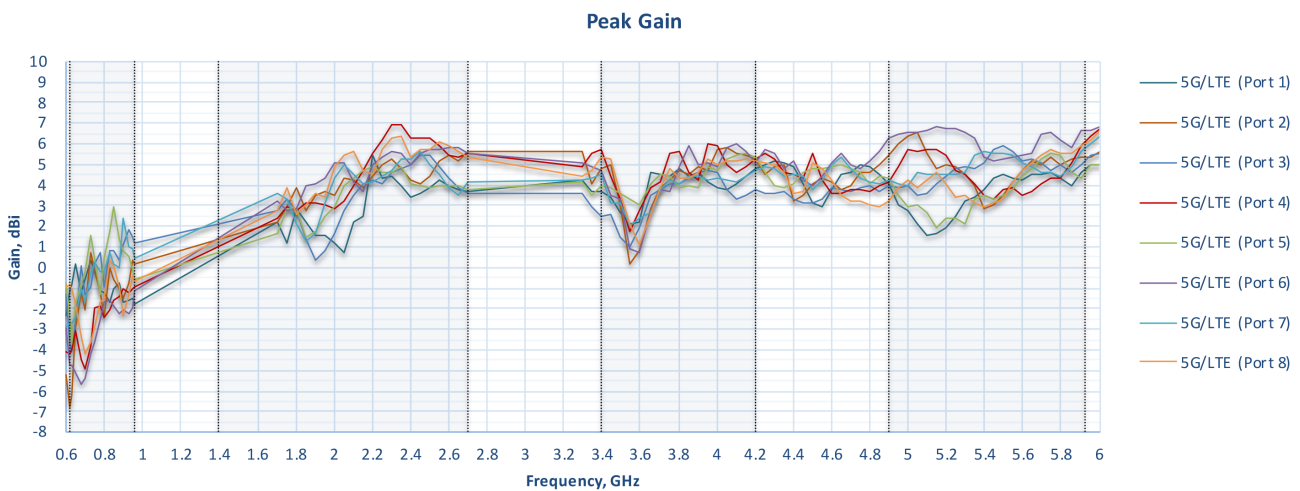

Cellular Antenna Gain