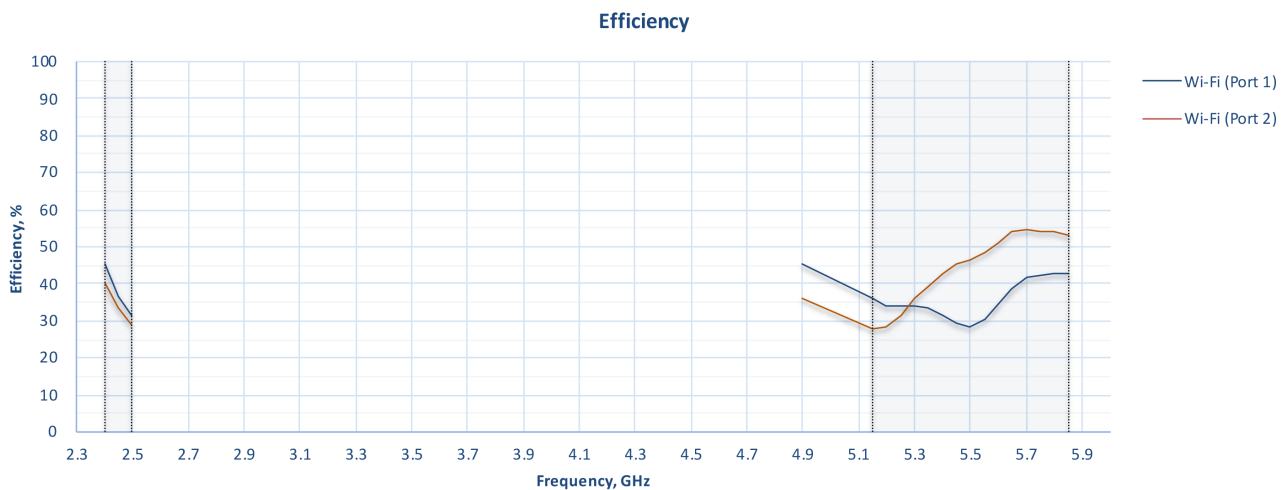

Dome Pro Duo

Extra Reliability for Mobile Connectivity

Dome Pro Duo

Specifications

WAN Interface	1x 10/100/1000M Ethernet 2x 5G Modems with Redundant SIM Slots	Power Consumption	24 W (max., without PoE output)
LAN Interface	1x 10/100/1000/2500M Ethernet	Dimension	5.12 inches (radius) x 4.79 inches (height) 130 mm (radius) x 122 mm (height)
Wi-Fi Interface	Simultaneous Dual-Band (2.4GHz / 5GHz) Wi-Fi 6, 2X2 MIMO Wi-Fi WAN and/or AP	Weight	With Ethernet Enclosure: 4.19 pounds / 1.9 kg Without Ethernet Enclosure: 3.53 pounds / 1.6 kg
Number of SpeedFusion VPN Peers	2 / 5 / 10 / 20 ¹	Operating Temperature	-40° - 149°F / -40° - 65°C
Enclosure	Rugged outdoor IP67 (with Ethernet Enclosure)	Humidity	15% - 95% (non-condensing)
Recommended Users	150	Certifications	CE, RoHS EN 50124-1 Railway Application - Insulation Coordination EN 50155 Railway Application - Rolling Stock - Electronic Equipment EN 61000 Electromagnetic Compatibility
Cellular Data Rate ² (Downlink / Uplink)	5G: 3.4 Gbps / 900 Mbps CAT-20: 1.6 Gbps / 200 Mbps	Package Content	Dome Pro Duo, Ethernet Enclosure, 2x Waterproof Ethernet Connector (ACW-112), Mounting Kit Set
Antenna	8X8 Internal Cellular Antennas 2X2 Internal Wi-Fi Antennas 1x Internal GPS Antenna	SIM Options	Nano-SIM (4FF) Peplink eSIM BYO eSIM (2 profiles per modem) RemoteSIM from SIM Injector FusionSIM
Power Input	1x 802.3at PoE+ (without PoE output) / 1x 802.3bt PoE+ + (with PoE output)	Warranty	1-Year Limited Warranty
Power Output	1x 802.3at PoE+		

Cellular Antenna VSWR

Cellular Antenna Gain

Cellular Antenna Efficiency

Wi-Fi Antenna VSWR

Wi-Fi Antenna Gain

Wi-Fi Antenna Efficiency

Cellular & Wi-Fi Antenna Isolation

5G/LTE and Wi-Fi antenna elements isolation