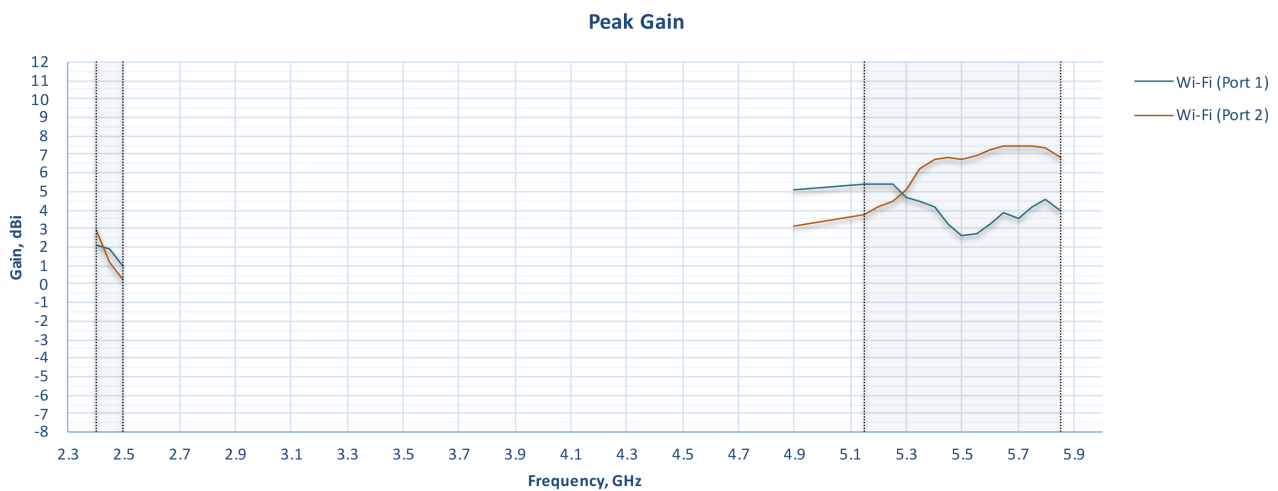

Dome Pro Duo

Extra Reliability for Mobile Connectivity

Dome Pro Duo

Specifications

WAN Interface	1x 10/100/1000M Ethernet 2x 5G Modems with Redundant SIM Slots	Power Consumption	24 W (max., without PoE output)
LAN Interface	1x 10/100/1000/2500M Ethernet	Dimension	5.12 inches (radius) x 4.79 inches (height) 130 mm (radius) x 122 mm (height)
Wi-Fi Interface	Simultaneous Dual-Band (2.4GHz / 5GHz) Wi-Fi 6, 2X2 MIMO Wi-Fi WAN and/or AP	Weight	With Ethernet Enclosure: 4.19 pounds / 1.9 kg Without Ethernet Enclosure: 3.53 pounds / 1.6 kg
Number of SpeedFusion VPN Peers	2 / 5 / 10 / 20 ¹	Operating Temperature	-40° - 149°F / -40° - 65°C
Enclosure	Rugged outdoor IP67 (with Ethernet Enclosure)	Humidity	15% - 95% (non-condensing)
Recommended Users	150	Certifications	CE, RoHS EN 50124-1 Railway Application - Insulation Coordination EN 50155 Railway Application - Rolling Stock - Electronic Equipment EN 61000 Electromagnetic Compatibility
Cellular Data Rate ² (Downlink / Uplink)	5G: 3.4 Gbps / 900 Mbps CAT-20: 1.6 Gbps / 200 Mbps	Package Content	Dome Pro Duo, Ethernet Enclosure, 2x Waterproof Ethernet Connector (ACW-112), Mounting Kit Set
Antenna	8X8 Internal Cellular Antennas 2X2 Internal Wi-Fi Antennas 1x Internal GPS Antenna	SIM Options	Nano-SIM (4FF) Peplink eSIM BYO eSIM (2 profiles per modem) RemoteSIM from SIM Injector FusionSIM
Power Input	1x 802.3at PoE+ (without PoE output) / 1x 802.3bt PoE+ + (with PoE output)	Warranty	1-Year Limited Warranty
Power Output	1x 802.3at PoE+		

Cellular Antenna VSWR

Cellular Antenna Gain

Cellular Antenna Efficiency

Wi-Fi Antenna VSWR

Wi-Fi Antenna Gain

Wi-Fi Antenna Efficiency

Cellular & Wi-Fi Antenna Isolation

5G/LTE and Wi-Fi antenna elements isolation