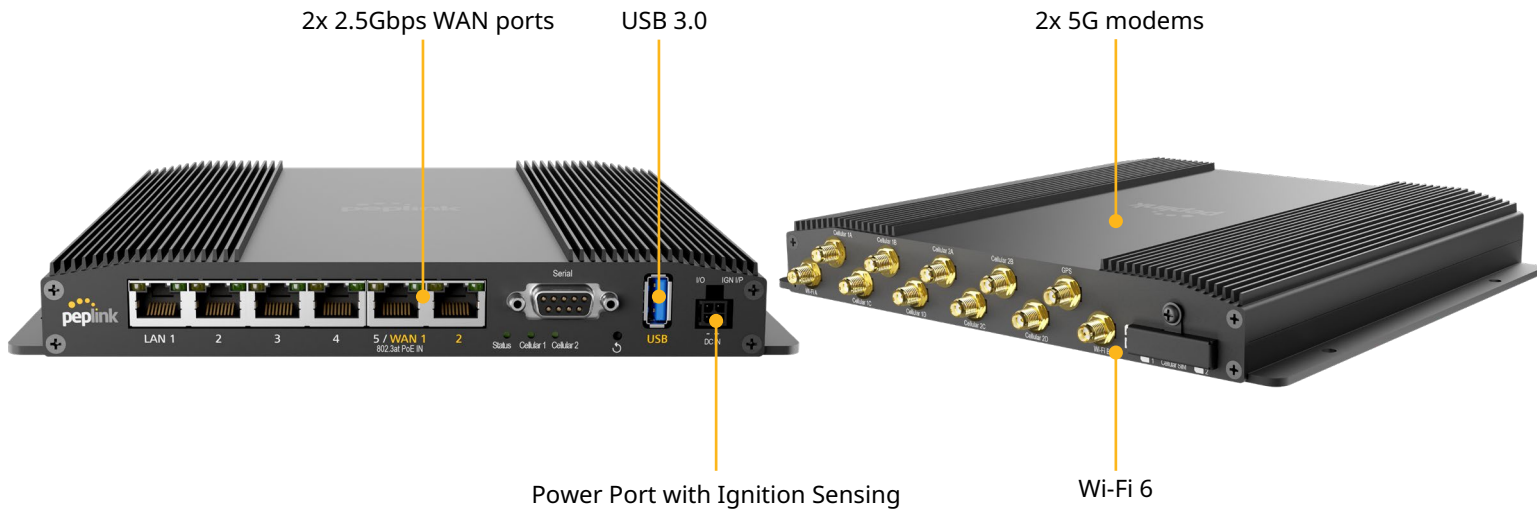

Effortless Cellular Extension

With the PoE input feature, the BR2 Pro can seamlessly extend your existing SD-WAN infrastructure to provide dual LTE/5G connectivity. One cable for both power and data, it's that simple.

SIM-licity as always

Built-in eSIM and SIM Injector support, the BR2 Pro maximizes your possibilities with flexible remote SIM management.

Oh, So Many WANs

Complement any SD-WAN deployment with the Dual Ethernet WANs, Dual 5G/LTE, USB WAN, and Wi-Fi WAN. Not enough WANs? Add the MAX Adapter 5G for an instant third 5G connection. Literally, all the WANs to keep you going.